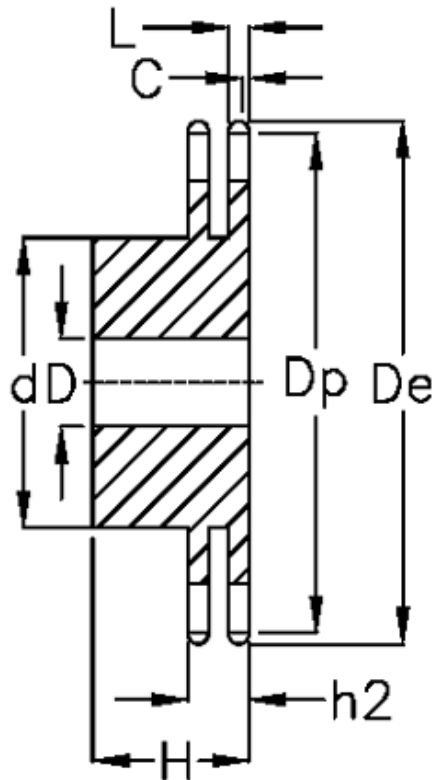

Article number: 616012006009

Description: Sprocket 10 B-2 Z=9 duplex  
predrilled

## Measures

C	= 1.6	h2	= 25.5
d	= 30	L	= 9
D	= 12±0,5	Number of teeth	= 9
De	= 52.6		
Dp	= 46.42		
For chain size	= 5/8" x 3/8"		
For chain type	= 10 B-2		
H	= 40		